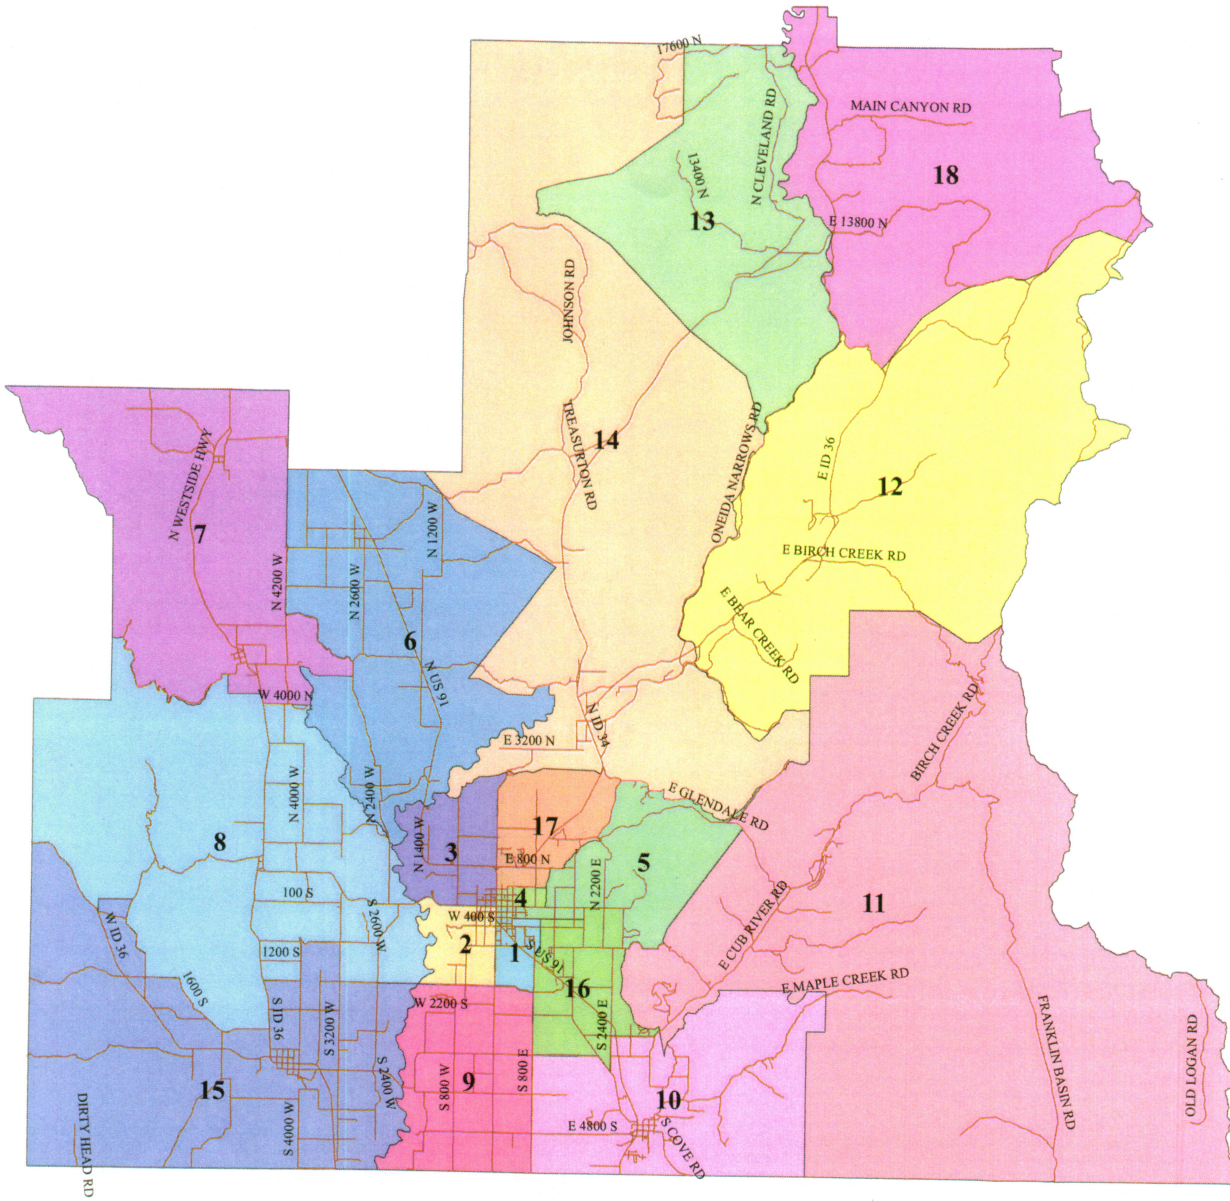

# Franklin County Precincts

Voting Precincts									
	Preston 1		Preston 4		Dayton 8		Mink Creek 12		Whitney 16
	Preston 2		Preston 5		Fairview 9		Cleveland 13		Worm Creek 17
	Preston 3		Banida-Winder 6		Franklin 10		Riverdale 14		Mound Valley 18
	Clifton-Oxford 7		Mapleton 11		Weston 15				